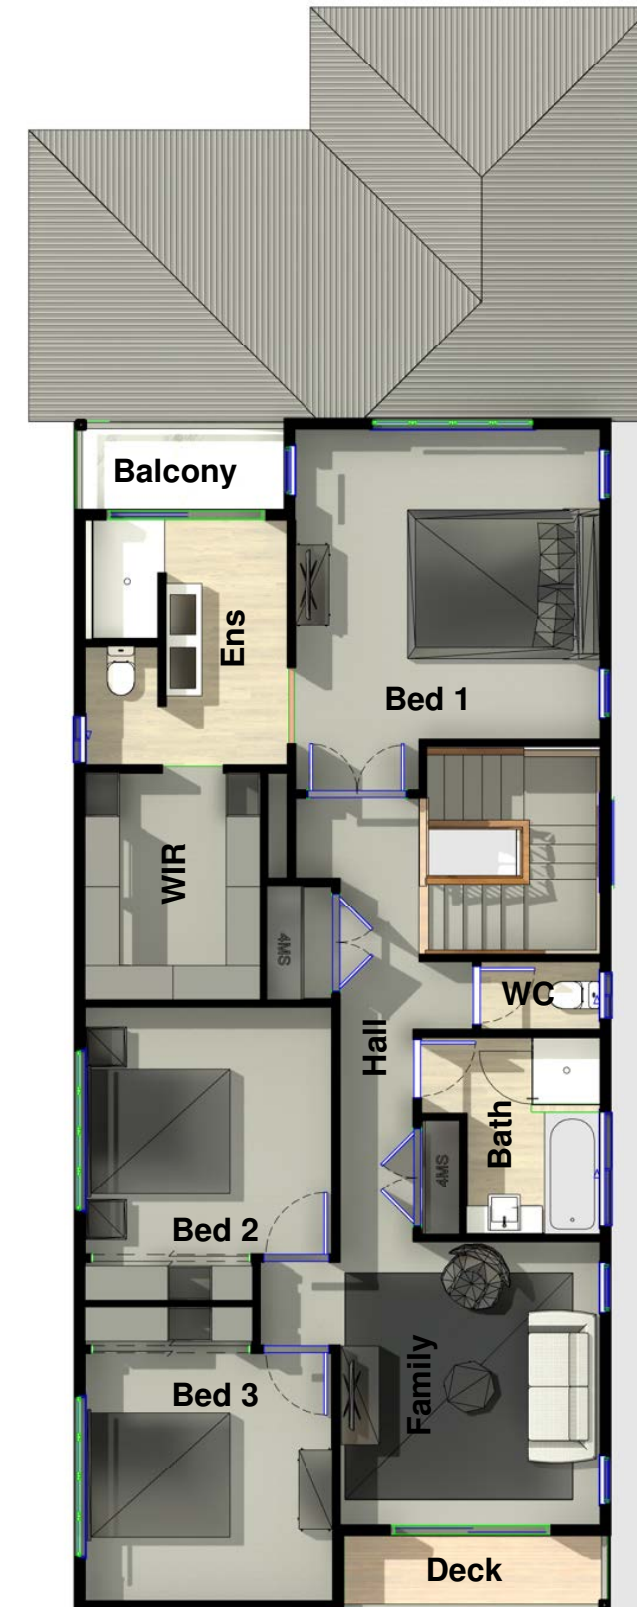

OVERALL DIMENSIONS

| | |
|--------------------------|--------|
| Residence Overall Length | 20.57m |
| Residence Overall Width | 7.0m |
| Required Lot Width | 9.0m+ |

| Name | Area |
|----------------|----------------------|
| Alfresco | 16.4 m ² |
| Ground Floor | 107.4 m ² |
| Porch | 3.6 m ² |
| Balcony | 3.3 m ² |
| Upper Deck | 3.5 m ² |
| Upper Floor | 102.9 m ² |
| Grand total: 6 | 237.1 m ² |

small lot homes
BY PETER STEPHENS

Oxley 237