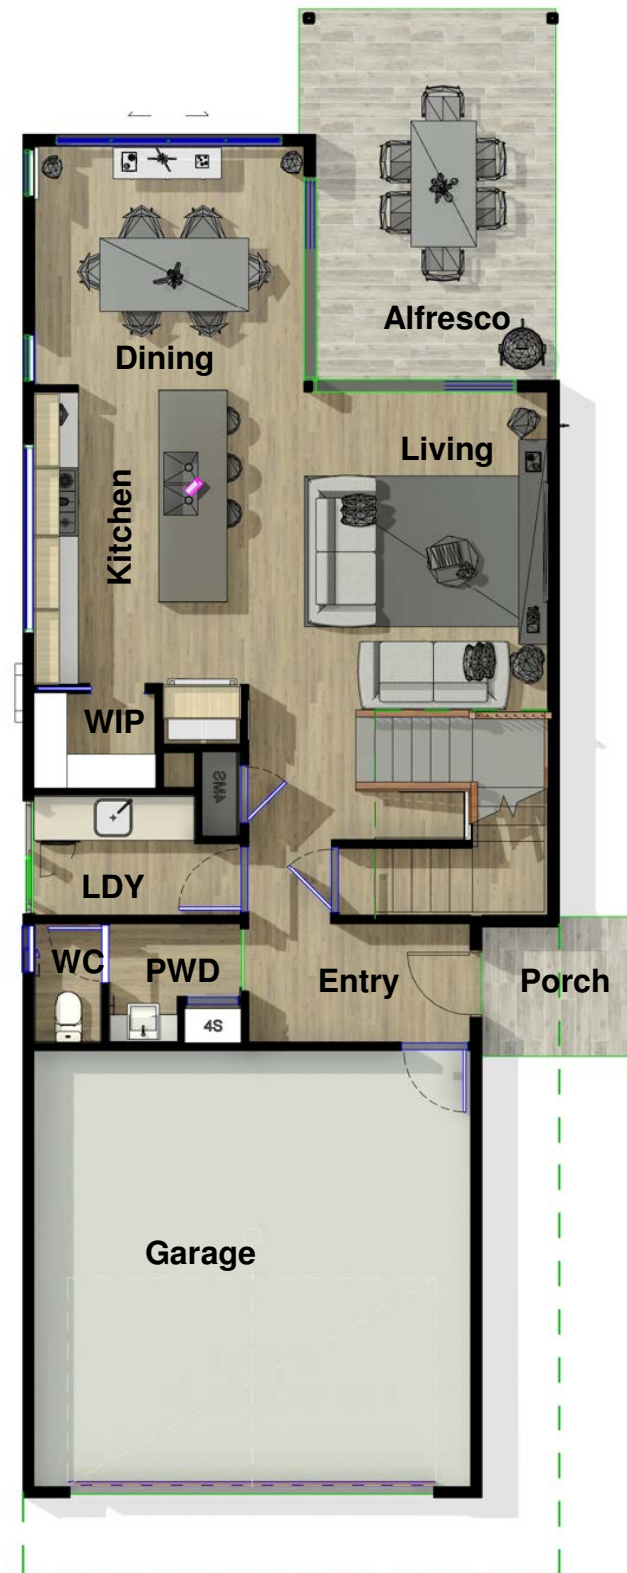

OVERALL DIMENSIONS

| | |
|--------------------------|--------|
| Residence Overall Length | 20.57m |
| Residence Overall Width | 7.0m |
| Required Lot Width | 9.0m+ |

| Name | Area |
|----------------|----------------------|
| Alfresco | 16.4 m ² |
| Ground Floor | 107.4 m ² |
| Porch | 3.6 m ² |
| Balcony | 3.3 m ² |
| Upper Deck | 3.5 m ² |
| Upper Floor | 102.9 m ² |
| Grand total: 6 | 237.1 m ² |

Images are for illustrative purposes and may depict items, materials and upgrades. Refer to specification for specific inclusions. All work is exclusively owned by smalllothomes.com and cannot be copied or reproduced, either in whole or part, in any form without written permission.

small lot homes
BY PETER STEPHENS

Oxley 237