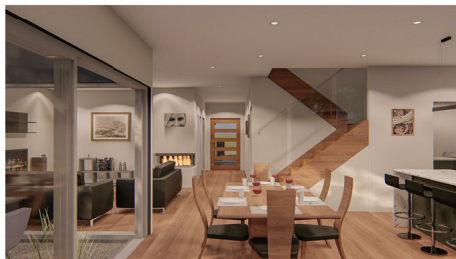

Newmarket 312

OVERALL DIMENSIONS

Residence Overall Length	19.17m
Residence Overall Width	12.48m
Required Lot Width	15.0m+

Area Schedule	
Name	Area
Lower Level	162.0 m ²
Outdoor Living	24.8 m ²
Porch	4.1 m ²
Upper Level	116.3 m ²
Balcony	5.2 m ²
Grand total	312.4 m ²