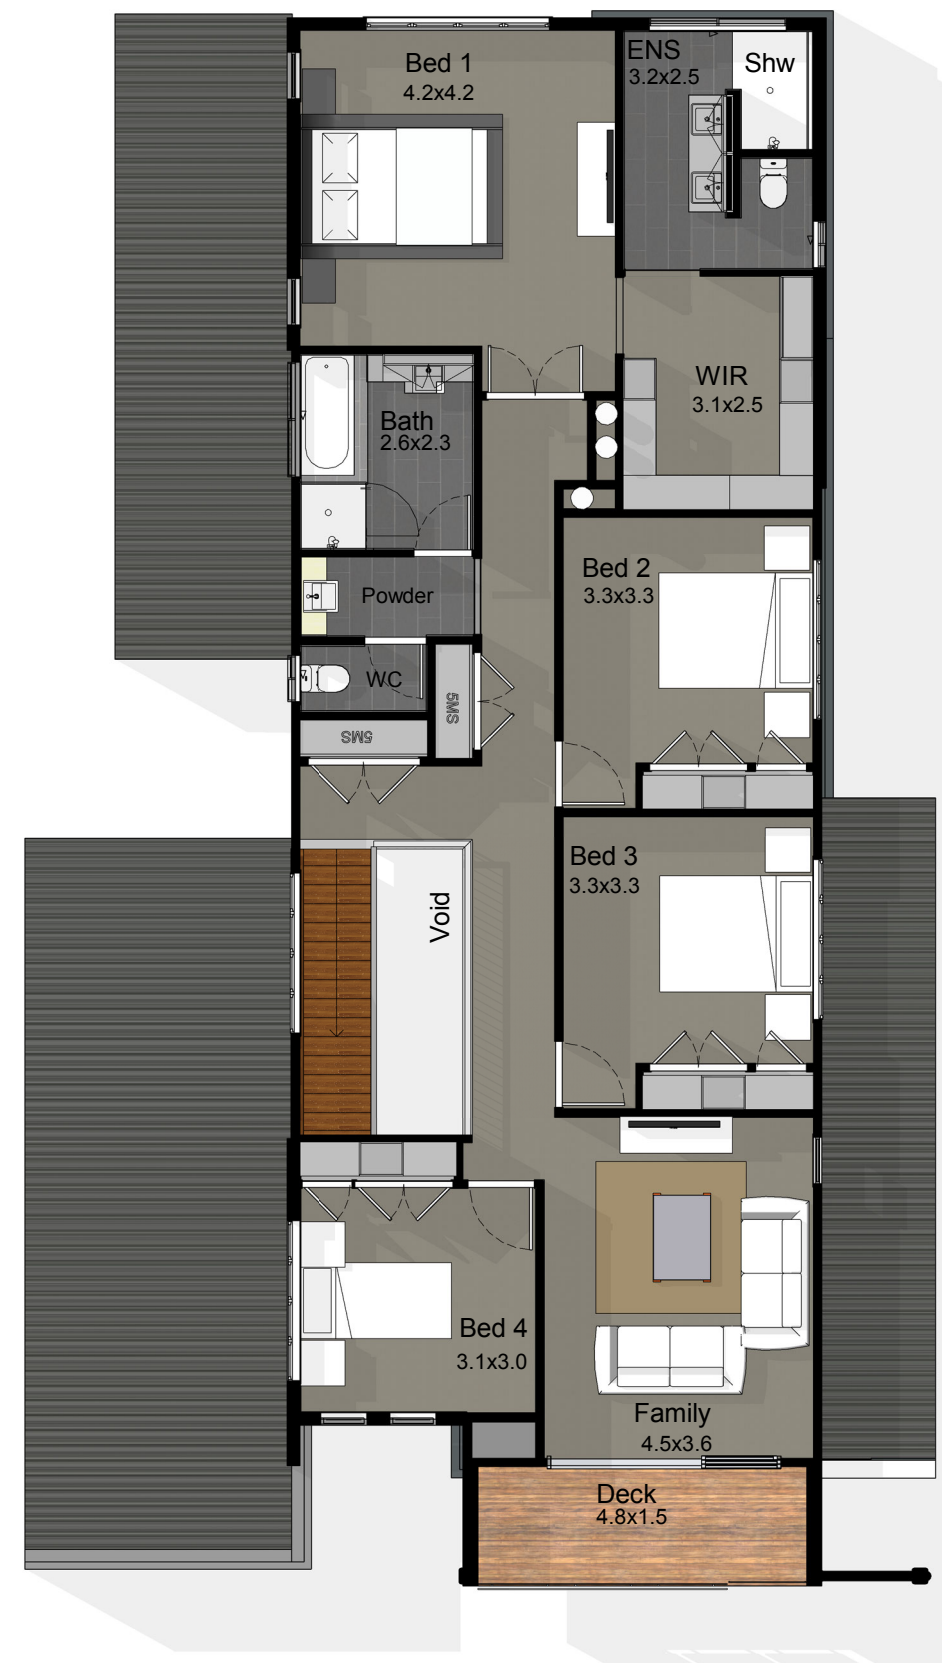

OVERALL DIMENSIONS

Residence Overall Length	20.74m
Residence Overall Width	12.40m
Required Lot Width	15.1m+

Lower Floor	174.1 m ²
Outdoor Entertaining	25.3 m ²
Porch	3.4 m ²
Upper Deck	7.4 m ²
Upper Floor	132.2 m ²
Grand total: 5	342.5 m ²

small lot homes
BY PETER STEPHENS

Newport 343

©Small Lot Homes.com