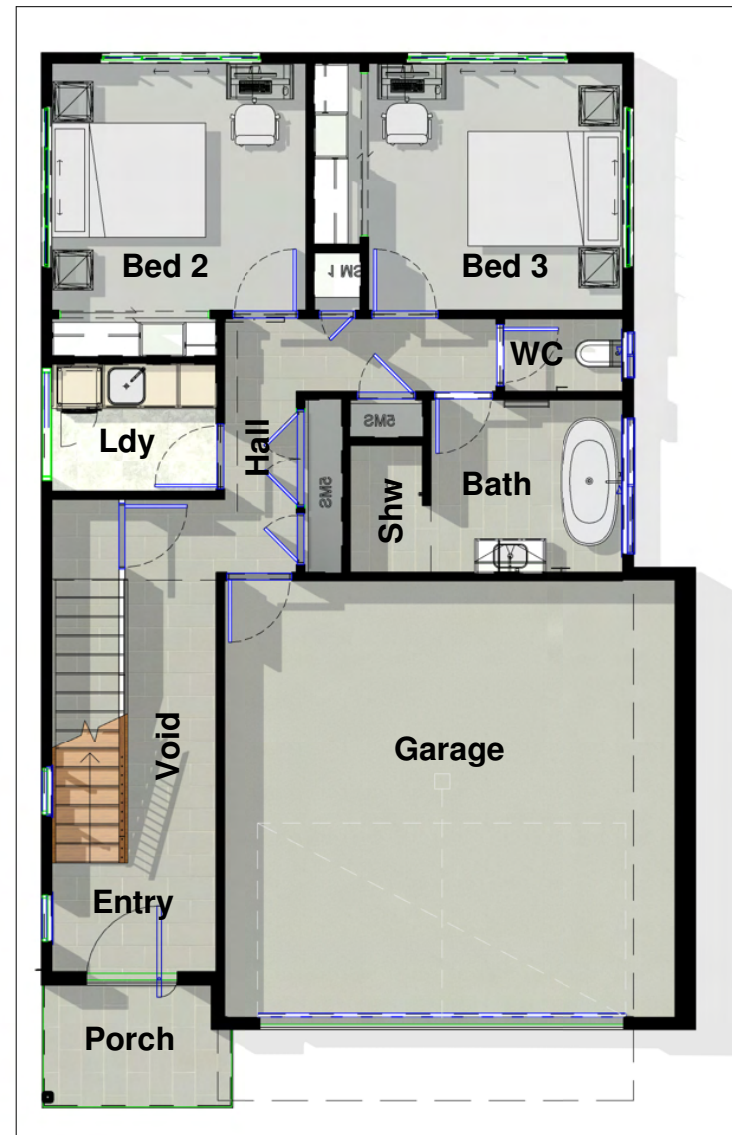

OVERALL DIMENSIONS

Residence Overall Length	13.89m
Residence Overall Width	8.35m
Required Lot Width	10.0m+

Level 1	103.1 m ²
Porch	4.0 m ²
Level 2	90.9 m ²
Level 2 Balcony	2.7 m ²
Level 2 Outdoor Living	9.9 m ²
Grand total: 5	210.6 m ²