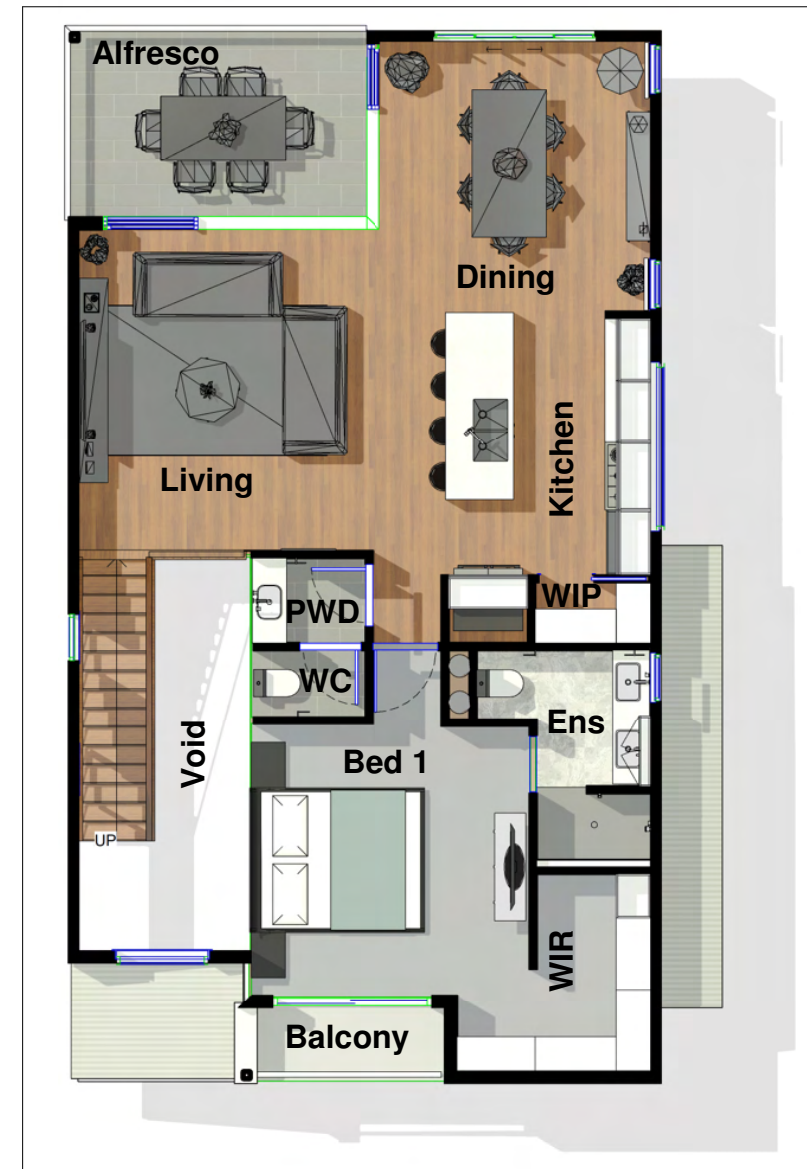

OVERALL DIMENSIONS

Residence Overall Length	13.89m
Residence Overall Width	8.35m
Required Lot Width	10.0m+

Level 1	103.1 m ²
Porch	4.0 m ²
Level 2	90.9 m ²
Level 2 Balcony	2.7 m ²
Level 2 Outdoor Living	9.9 m ²
Grand total: 5	210.6 m ²