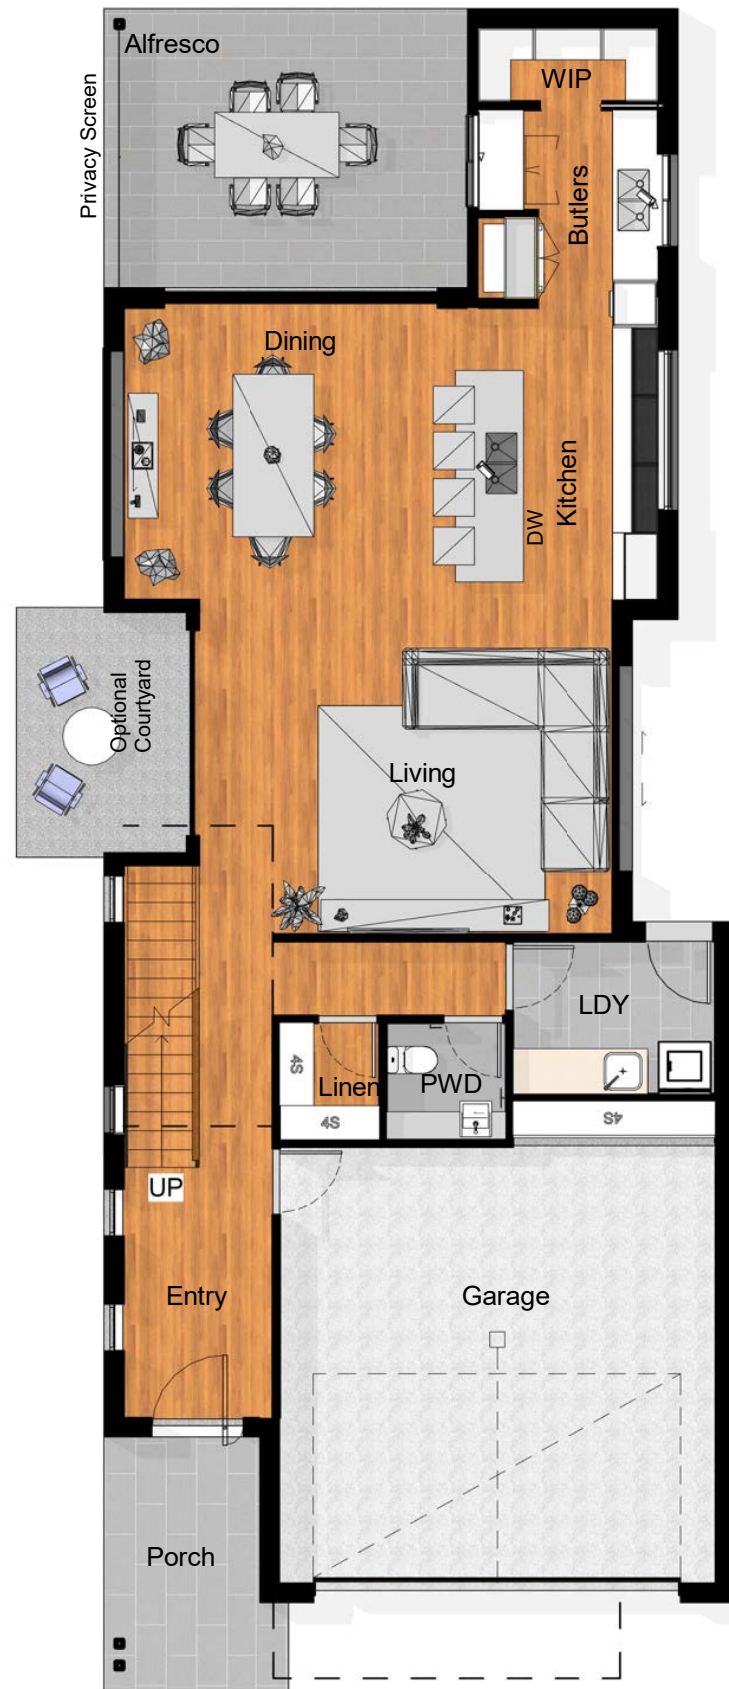

**OVERALL DIMENSIONS**

Residence Overall Length	22.09m
Residence Overall Width	8.35m
Required Lot Width	10.0m+

<b>Alfresco</b>	<b>17.9 m<sup>2</sup></b>
<b>Lower Floor</b>	<b>138.4 m<sup>2</sup></b>
<b>Porch</b>	<b>7.4 m<sup>2</sup></b>
<b>Balcony</b>	<b>5.3 m<sup>2</sup></b>
<b>Upper Floor</b>	<b>136.7 m<sup>2</sup></b>
<b>Grand total</b>	<b>305.7 m<sup>2</sup></b>

**small lot homes**  
BY PETER STEPHENS

Yeronga 306