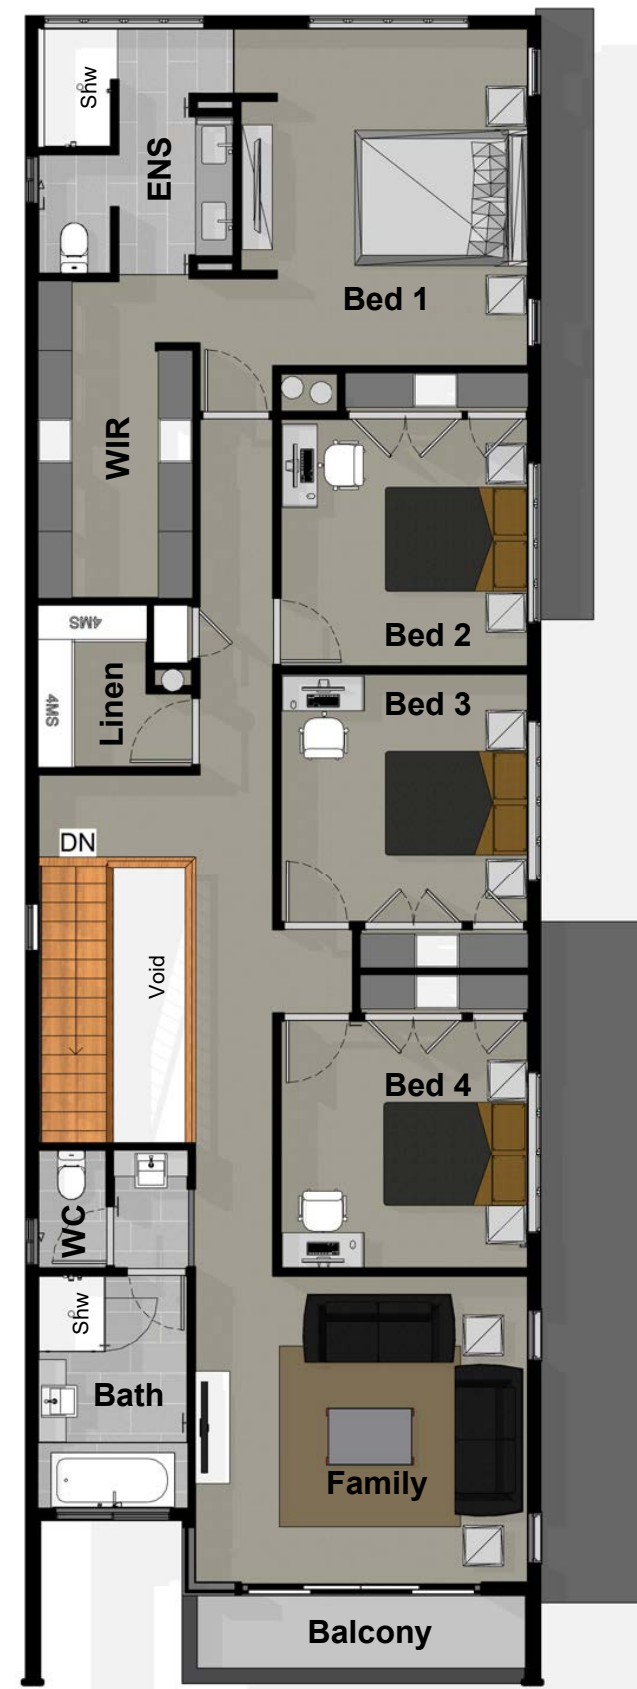

**OVERALL DIMENSIONS**

Residence Overall Length	22.09m
Residence Overall Width	8.35m
Required Lot Width	10.0m+

<b>Alfresco</b>	<b>17.9 m<sup>2</sup></b>
<b>Lower Floor</b>	<b>138.4 m<sup>2</sup></b>
<b>Porch</b>	<b>7.4 m<sup>2</sup></b>
<b>Balcony</b>	<b>5.3 m<sup>2</sup></b>
<b>Upper Floor</b>	<b>136.7 m<sup>2</sup></b>
<b>Grand total</b>	<b>305.7 m<sup>2</sup></b>

Images are for illustrative purposes and may depict items, materials and upgrades. Refer to specification for specific inclusions. All work is exclusively owned by smalllothomes.com and cannot be copied or reproduced, either in whole or part, in any form without written permission.

**small lot homes**  
BY PETER STEPHENS

Yeronga 306