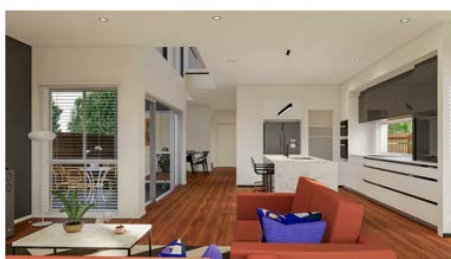

OVERALL DIMENSIONS

Residence Overall Length	25.0m
Residence Overall Width	8.35m
Required Lot Width	10.0m+

Name	Area
Lower Level	146.9 m ²
Outdoor Living	22.1 m ²
Porch	8.2 m ²
Balcony	5.3 m ²
Upper Level	131.2 m ²
Grand total	313.7 m ²