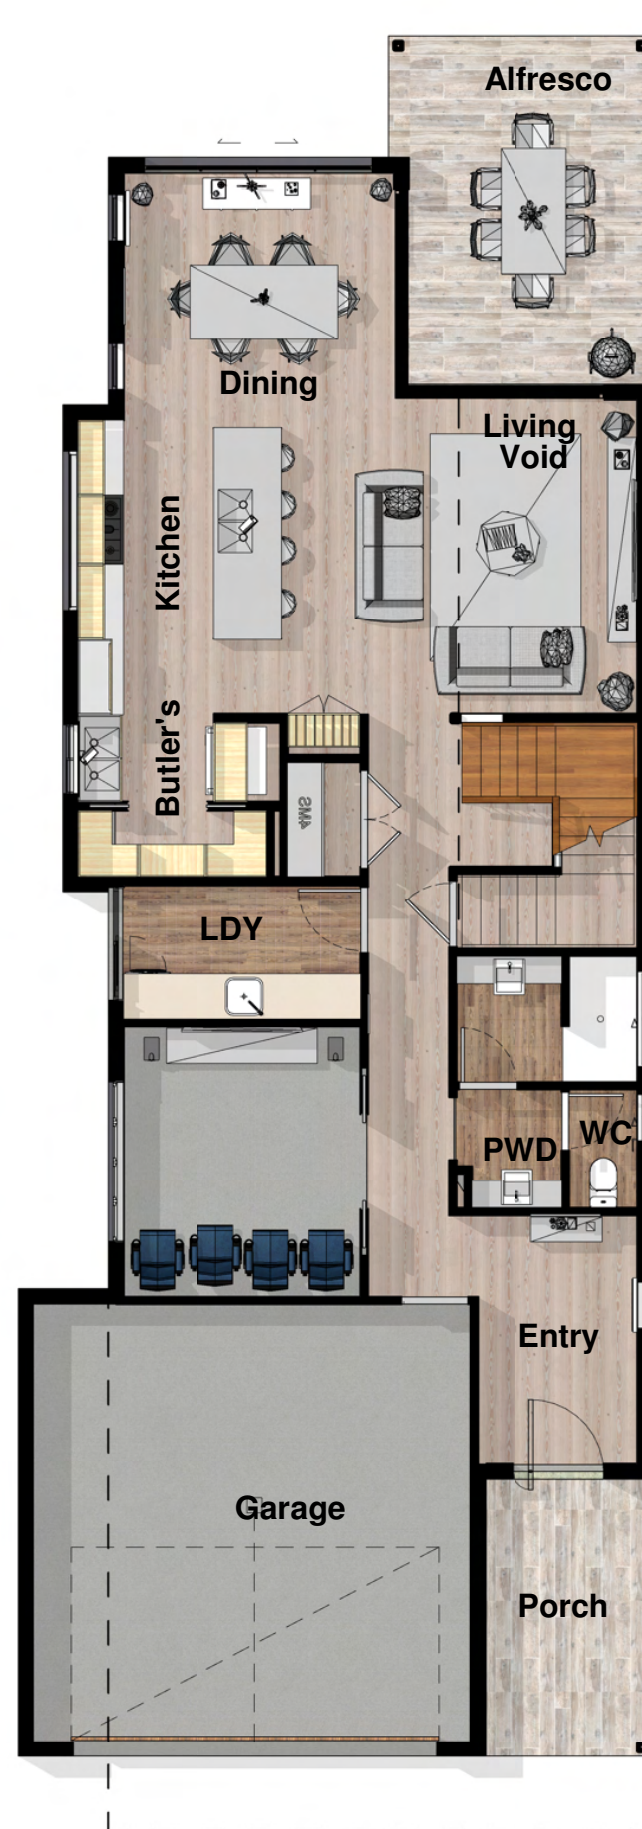

### OVERALL DIMENSIONS

Residence Overall Length	23.7
Residence Overall Width	8.16m
Required Lot Width	10.0m+

Name	Area
Alfresco	15.3 m <sup>2</sup>
Ground Floor	145.7 m <sup>2</sup>
Porch	8.1 m <sup>2</sup>
Upper Floor	133.9 m <sup>2</sup>
Grand total: 4	303.0 m <sup>2</sup>

**small lot homes**  
BY PETER STEPHENS

**Oxley 303**