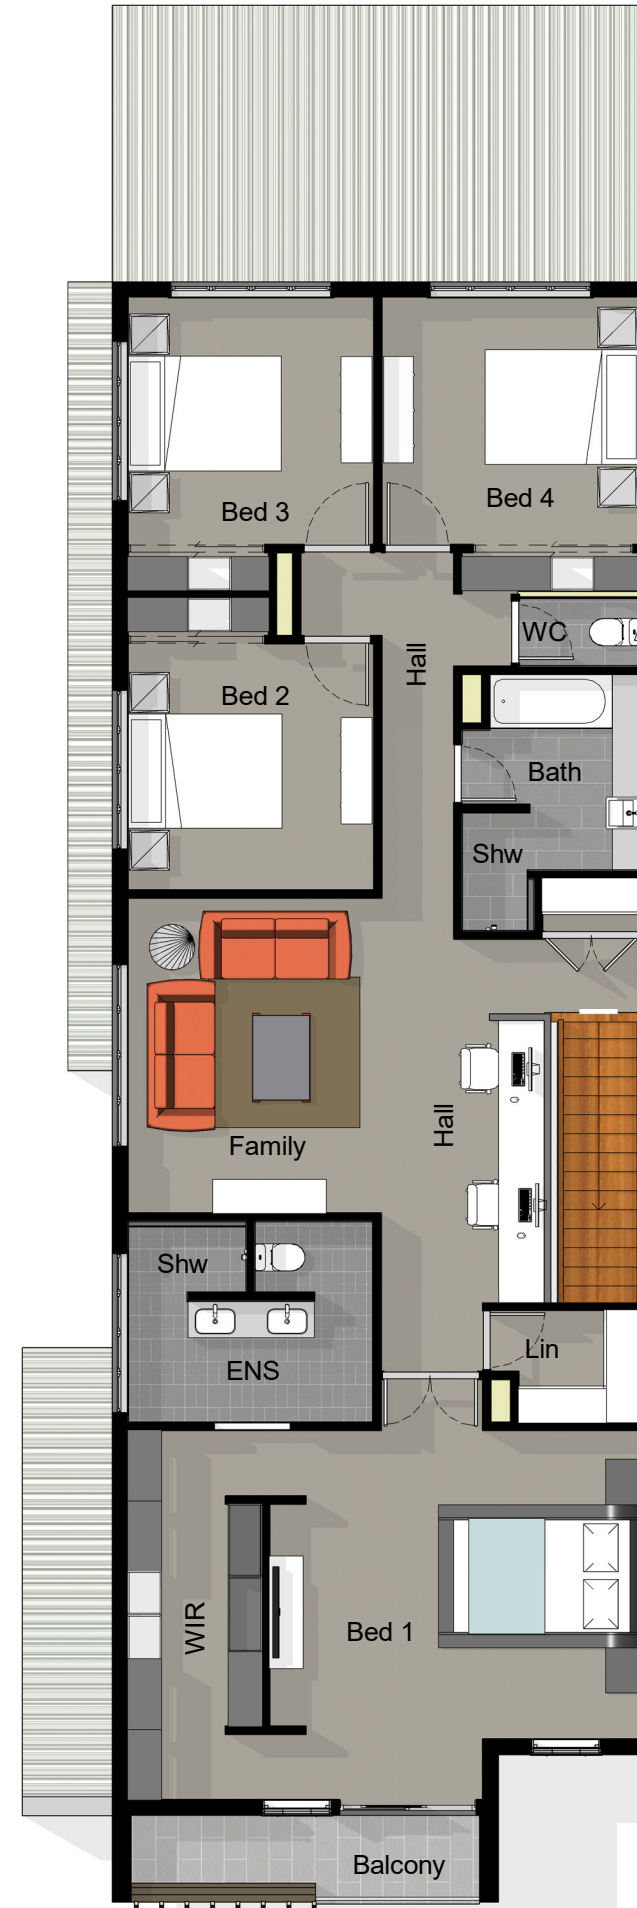

OVERALL DIMENSIONS	
Residence Overall Length	25.0m
Residence Overall Width	6.2m
Required Lot Width	7.7m+
Lower Floor Area	149.8 m ²
Porch Area	5.6 m ²
Alfresco	25.8 m ²
Upper Floor Area	143.9 m ²
Balcony	5.9 m ²
Grand total	331.1 m ²

Images are for illustrative purposes and may depict items, materials and upgrades. Refer to specification for specific inclusions. All work is exclusively owned by smalllothomes.com and cannot be copied or reproduced, either in whole or part, in any form without written permission.

small lot homes
BY PETER STEPHENS

Morningside 331
©Small Lot Homes.com