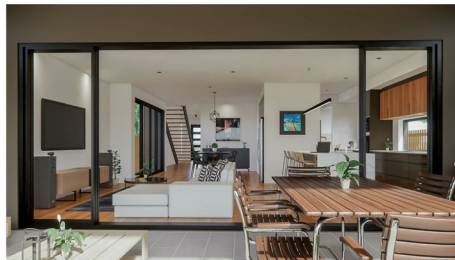

OVERALL DIMENSIONS	
Residence Overall Length	25.0m
Residence Overall Width	6.2m
Required Lot Width	7.7m+
Lower Floor Area	149.8 m ²
Porch Area	5.6 m ²
Alfresco	25.8 m ²
Upper Floor Area	143.9 m ²
Balcony	5.9 m ²
Grand total	331.1 m ²