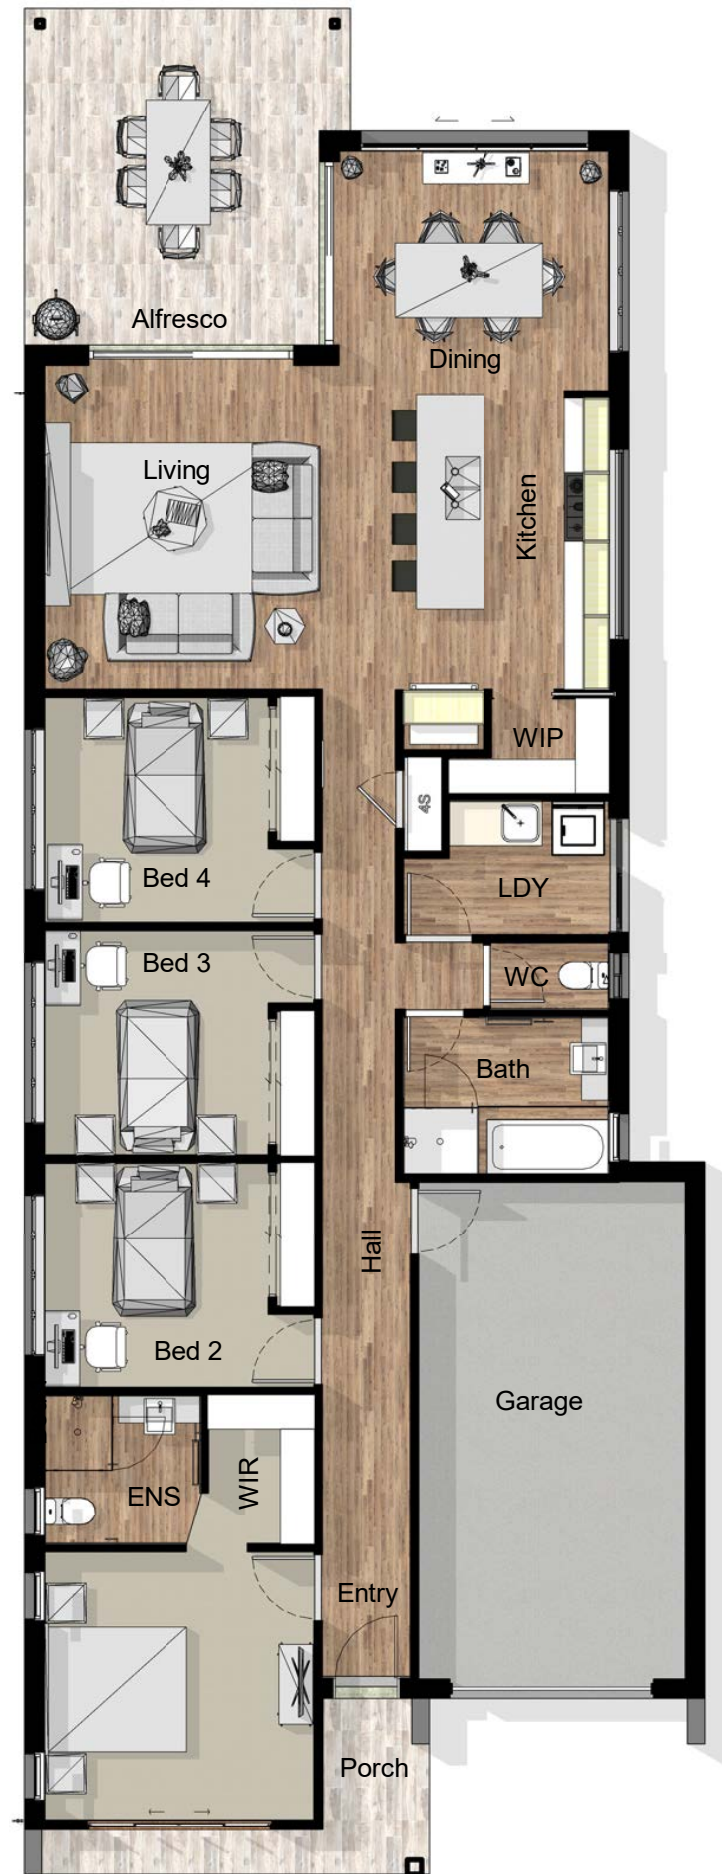

OVERALL DIMENSIONS

Residence Overall Length	24.53m
Residence Overall Width	8.00m
Required Lot Width	10.0m+

Name	Area
Alfresco	18.0 m ²
Ground Floor	168.4 m ²
Porch	5.8 m ²
Grand total: 3	192.2 m ²

Images are for illustrative purposes and may depict items, materials and upgrades. Refer to specification for specific inclusions.
 All work is exclusively owned by smalllothomes.com and cannot be copied or reproduced, either in whole or part, in any form without written permission.

small lot homes
BY PETER STEPHENS

Brookhaven 192