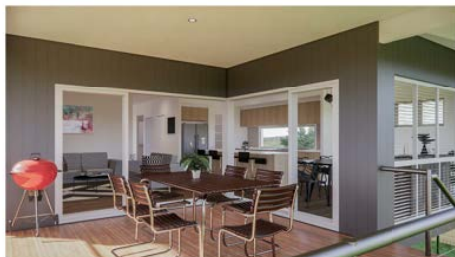

OVERALL DIMENSIONS	
Residence Overall Length	25.0m
Residence Overall Width	8.84m
Required Lot Width	10.0m+
Name	Area
Alfresco	20.1 m ²
Ground Floor	148.7 m ²
Porch	2.7 m ²
Upper Deck	5.3 m ²
Upper Floor	146.5 m ²
Grand total: 5	323.3 m ²