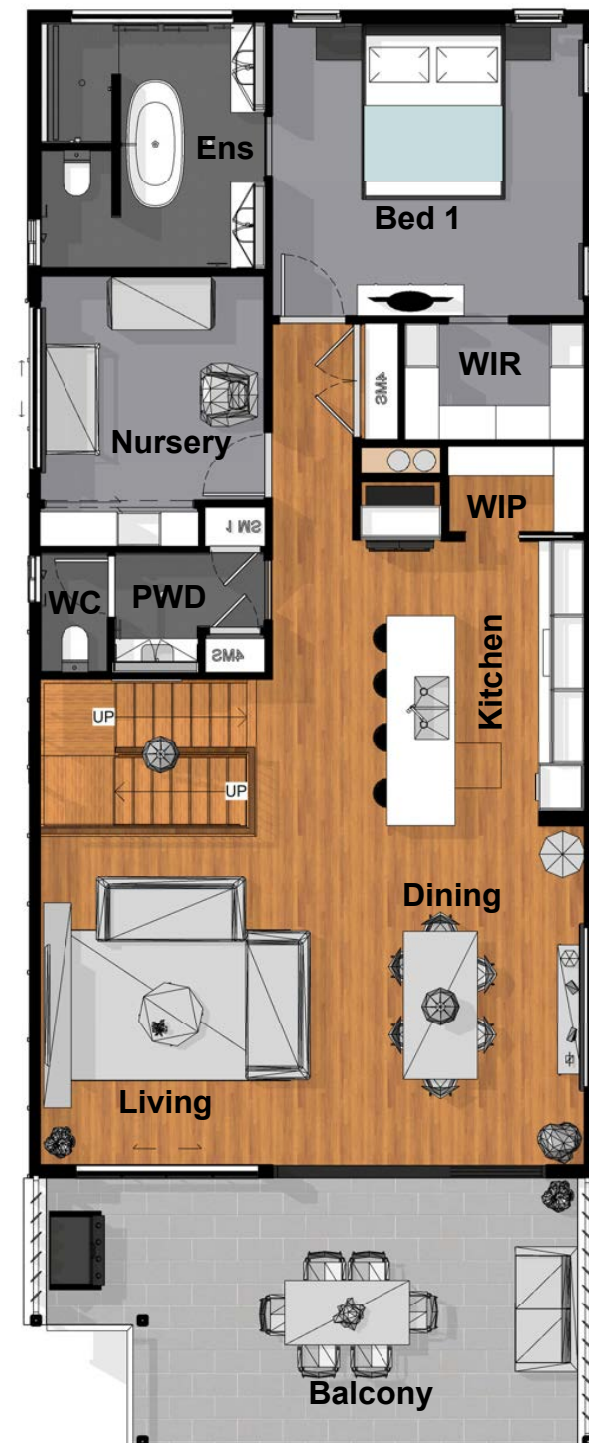

OVERALL DIMENSIONS	
Residence Overall Length	18.91m
Residence Overall Width	8.1m
Required Lot Width	10.0m+
Level 1 Alfresco	28.0 m <sup>2</sup>
Level 2	100.9 m <sup>2</sup>
Porch	2.8 m <sup>2</sup>
Level 3	113.3 m <sup>2</sup>
Level 3 Balcony	24.4 m <sup>2</sup>
Grand total: 5	269.3 m <sup>2</sup>

Images are for illustrative purposes and may depict items, materials and upgrades. Refer to specification for specific inclusions. All work is exclusively owned by smalllothomes.com and cannot be copied or reproduced, either in whole or part, in any form without written permission.

**small lot homes**  
BY PETER STEPHENS

**Lota 269**