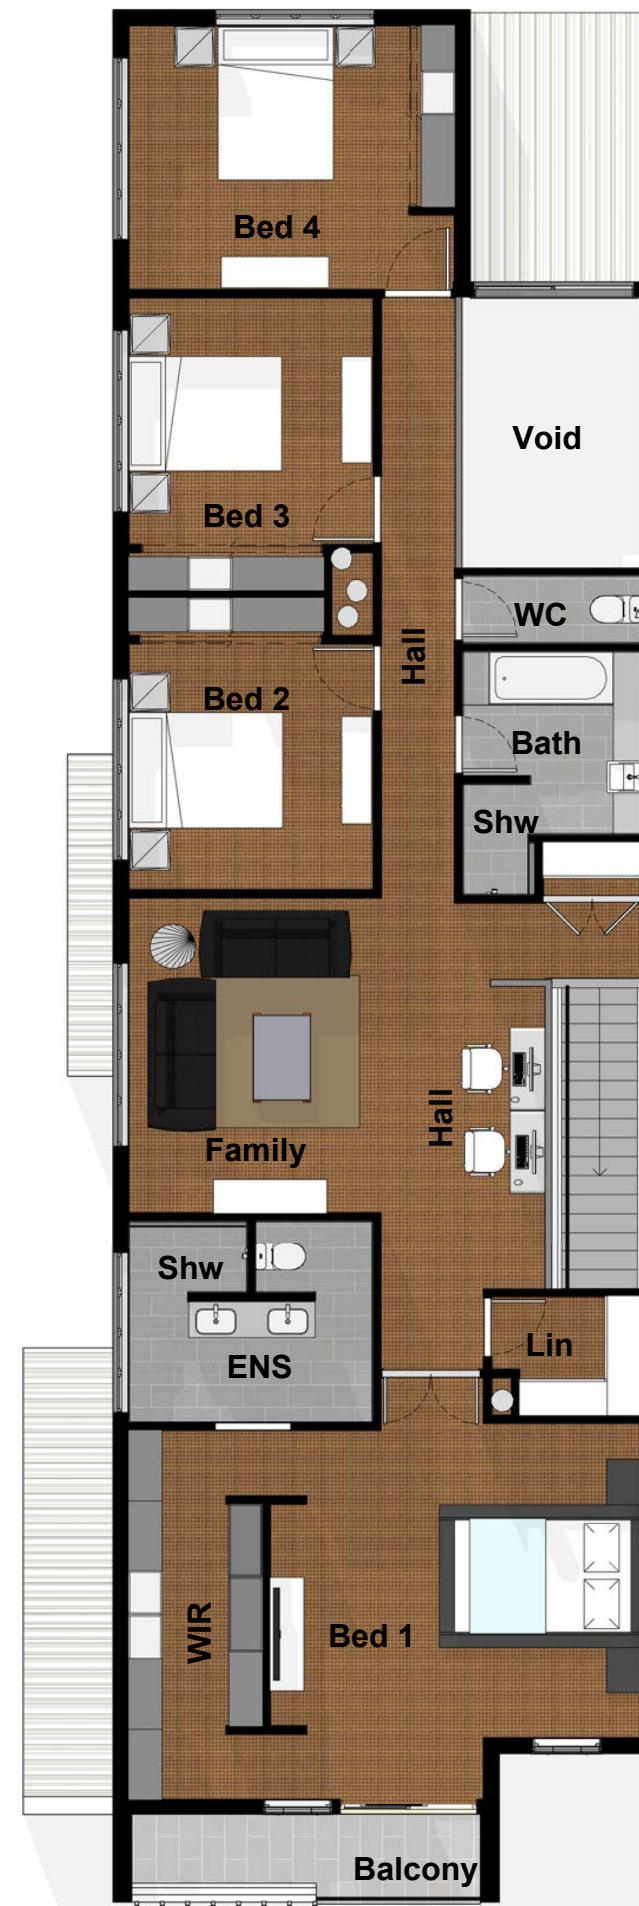

Lower Floor Area	148.2 m <sup>2</sup>
Porch Area	5.7 m <sup>2</sup>
Alfresco	25.8 m <sup>2</sup>
Upper Floor Area	161.0 m <sup>2</sup>
Balcony	5.9 m <sup>2</sup>
Grand total	346.7 m <sup>2</sup>

Images are for illustrative purposes and may depict items, materials and upgrades. Refer to specification for specific inclusions.  
 All work is exclusively owned by smalllothomes.com and cannot be copied or reproduced, either in whole or part, in any form without written permission.

**small lot homes**  
BY PETER STEPHENS

## MORNINGSIDE 347

©Small Lot Homes.com