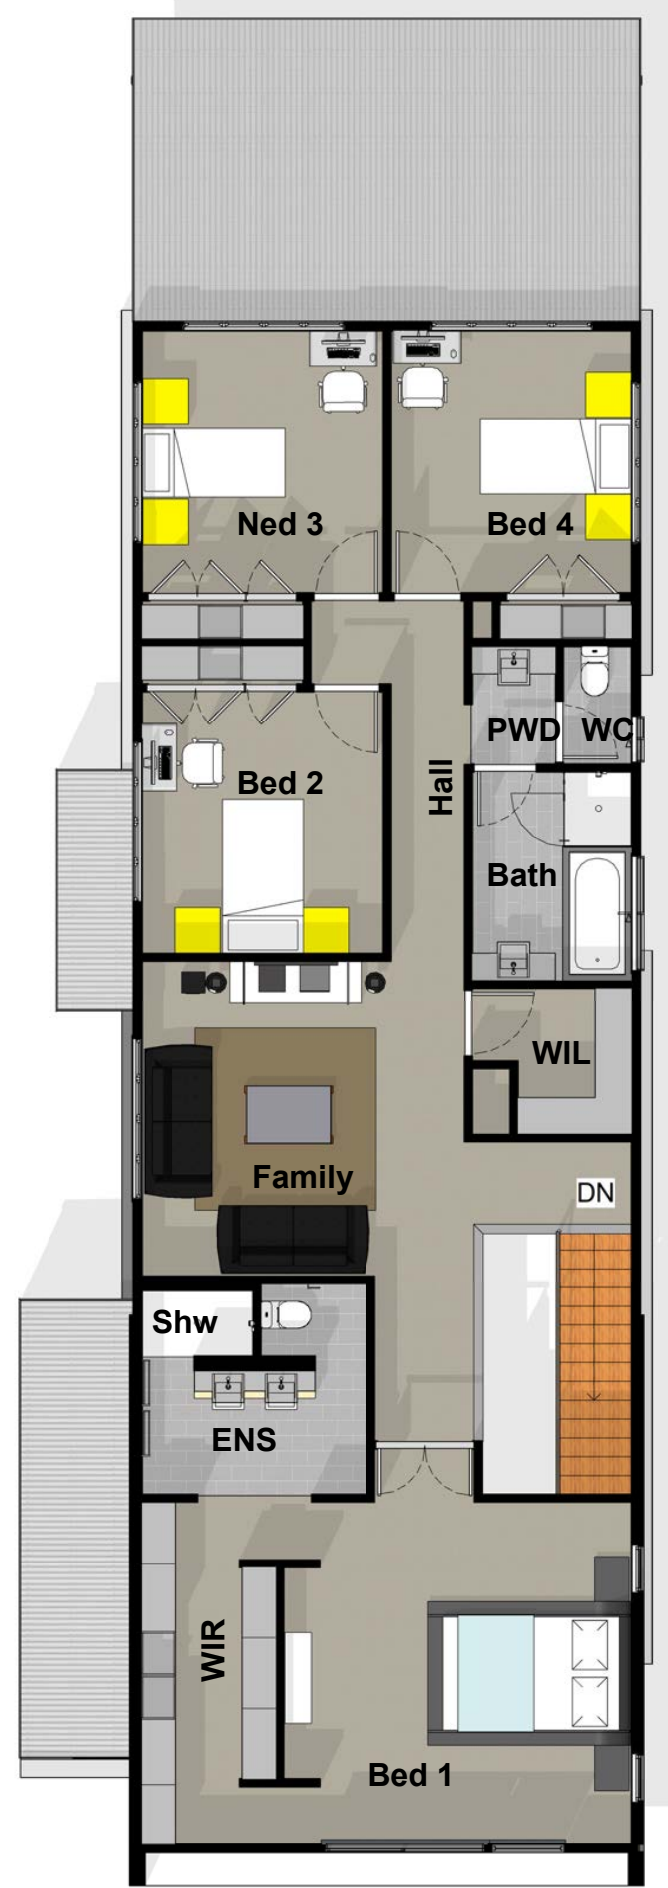

**OVERALL DIMENSIONS**

Overall Length	23.49m
Overall Width	8.35m
Lot Width	10.0m

Lower Floor	143.9 m <sup>2</sup>
Outdoor Living	22.8 m <sup>2</sup>
Porch	3.1 m <sup>2</sup>
Upper Floor	135.2 m <sup>2</sup>
Grand total: 4	305.0 m <sup>2</sup>

Images are for illustrative purposes and may depict items, materials and upgrades. Refer to specification for specific inclusions. All work is exclusively owned by smalllothomes.com and cannot be copied or reproduced, either in whole or part, in any form without written permission.

**small lot homes**  
BY PETER STEPHENS

**Morningside 305**  
(C Copyright Smalllothomes.com)