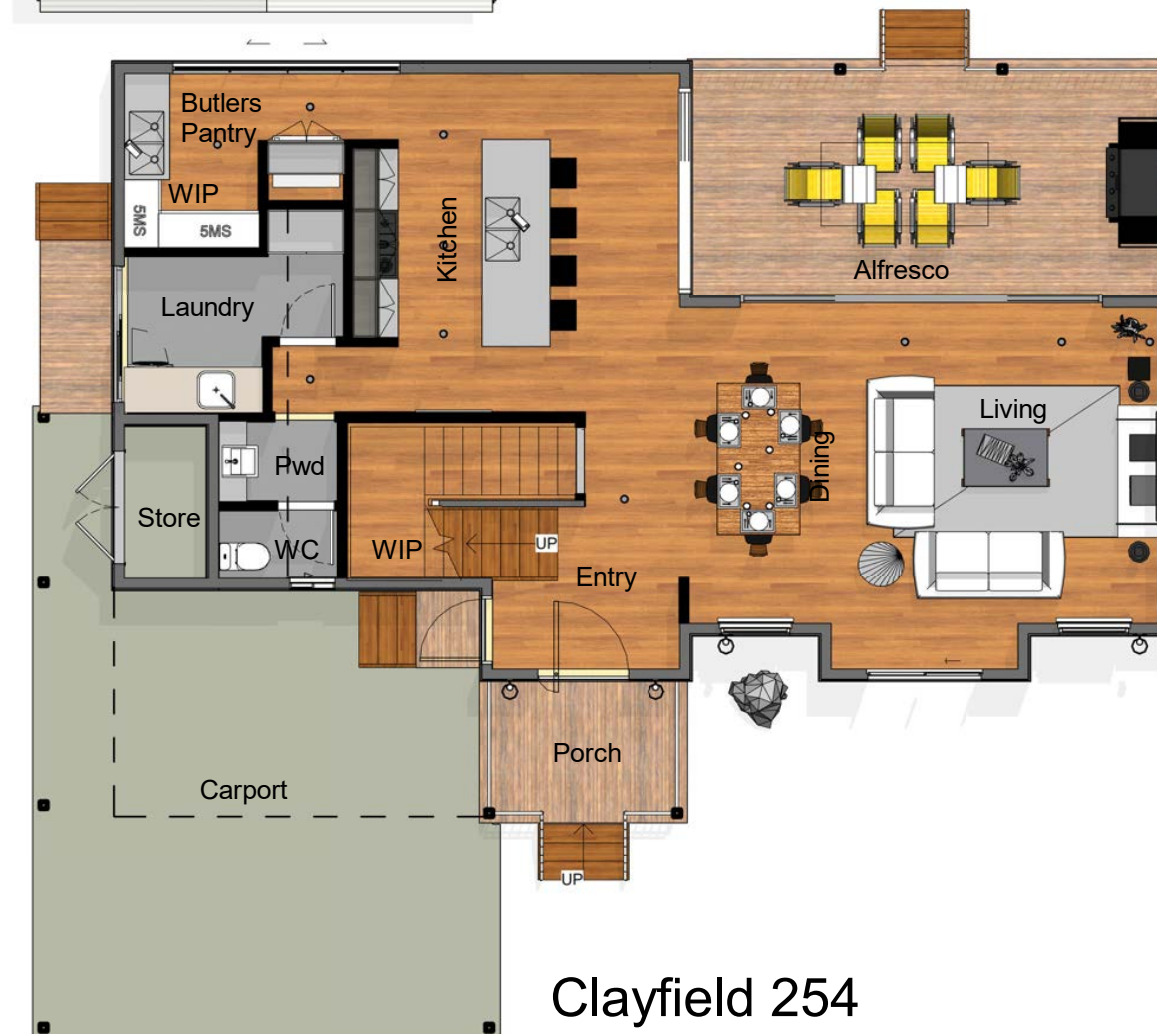

OVERALL DIMENSIONS

Residence Overall Length	12.76m
Residence Overall Width	14.93
Required Lot Width	17.2m+
Required Lot Depth	17.5m+

Name	Area
Porch	5.3 m ²
Deck	20.5 m ²
Carport	38.3 m ²
Lower Level	84.3 m ²
Upper Level	105.2 m ²
Grand total	253.6 m ²

small lot homes
BY PETER STEPHENS

Clayfield 254