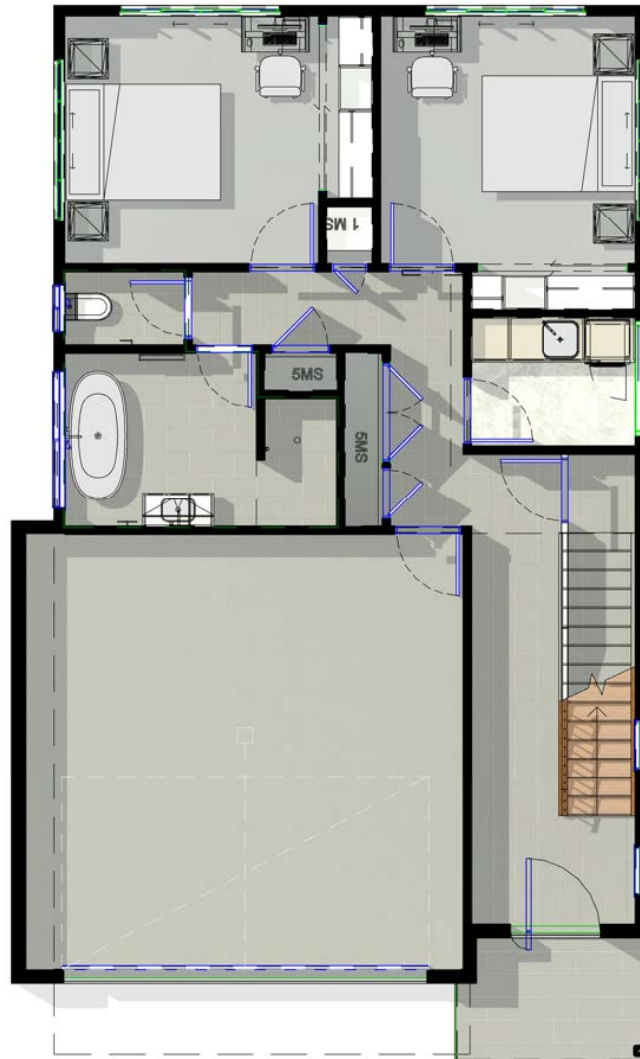

OVERALL DIMENSIONS

Residence Overall Length	13.89m
Residence Overall Width	8.35m
Required Lot Width	10.0m+

Level 1	101.6 m ²
Porch	4.0 m ²
Level 2	90.9 m ²
Level 2 Balcony	2.7 m ²
Level 2 Outdoor Living	9.9 m ²
Roof Top Terrace	21.4 m ²
Grand total: 6	230.4 m ²