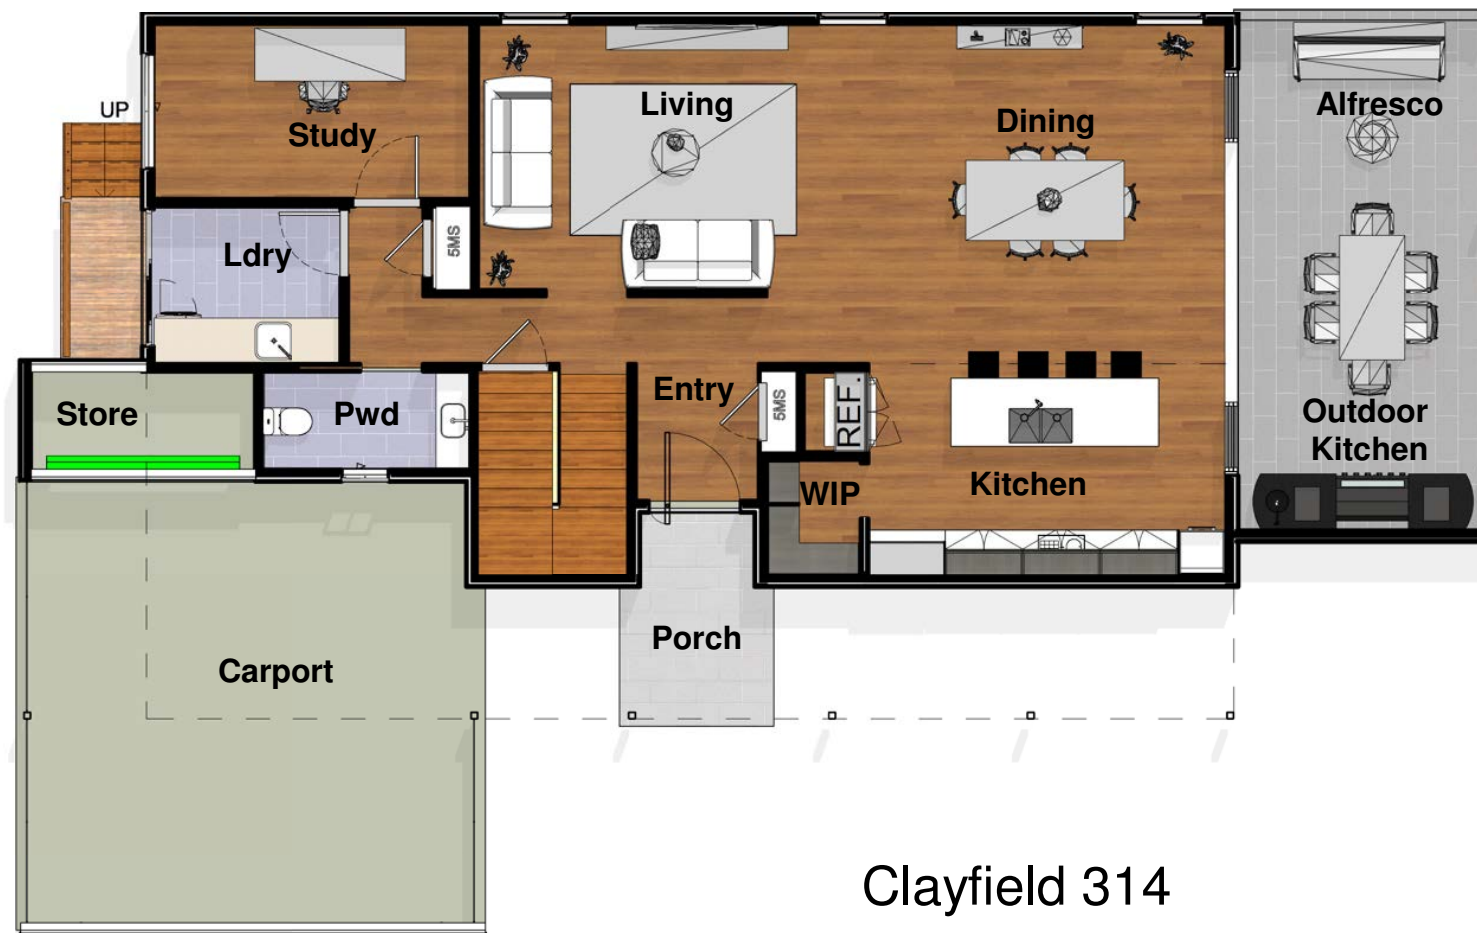

OVERALL DIMENSIONS

Residence Overall Width	19.38m
Residence Overall Depth	12.07m
Required Lot Width	00.0m+
Required Lot Depth	00.0m+

Name	Area
Porch	5.5 m ²
Alfresco	24.3 m ²
Carport	40.5 m ²
Lower Level	97.8 m ²
Upper Level	127.0 m ²
Balcony	19.1 m ²
Grand total	314.2 m ²

small lot homes
BY PETER STEPHENS

Clayfield 314