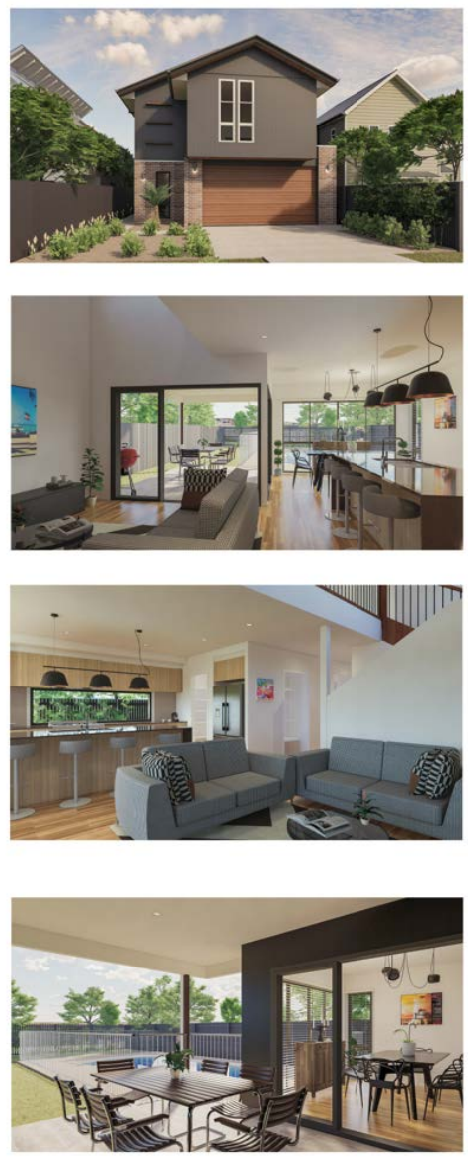

OVERALL DIMENSIONS	
Residence Overall Length	20.73m
Residence Overall Width	8.35m
Required Lot Width	10.0m+
Name	Area
Alfresco	16.3 m ²
Ground Floor	120.4 m ²
Porch	1.6 m ²
Upper Floor	134.4 m ²
Grand total: 4	272.6 m ²

Oxley 273

Images are for illustrative purposes and may depict items, materials and upgrades. Refer to specification for specific inclusions. All work is exclusively owned by smalllothomes.com and cannot be copied or reproduced, either in whole or part, in any form without written permission.