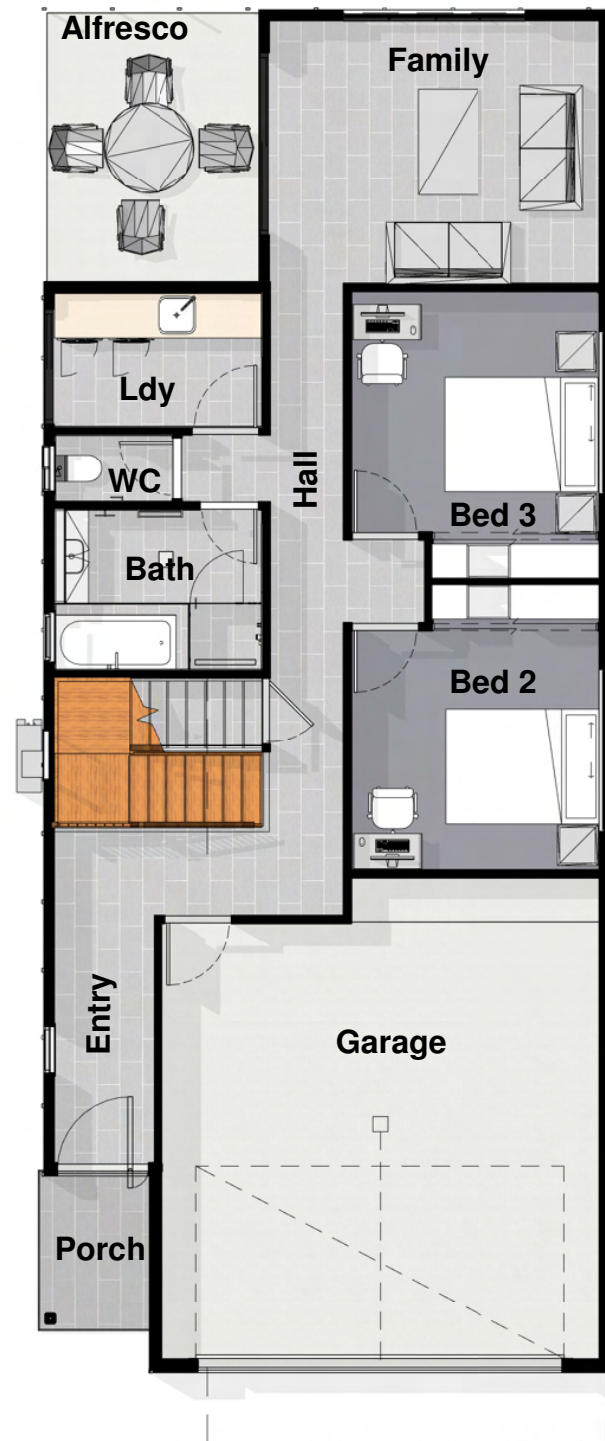

OVERALL DIMENSIONS	
Residence Overall Length	18.91m
Residence Overall Width	8.1m
Required Lot Width	10.0m+
Level 1 Alfresco	10.3 m <sup>2</sup>
Level 2	118.5 m <sup>2</sup>
Porch	3.2 m <sup>2</sup>
Level 3	113.3 m <sup>2</sup>
Level 3 Balcony	24.4 m <sup>2</sup>
Grand total: 5	269.7 m <sup>2</sup>

Images are for illustrative purposes and may depict items, materials and upgrades. Refer to specification for specific inclusions. All work is exclusively owned by smalllothomes.com and cannot be copied or reproduced, either in whole or part, in any form without written permission.

**small lot homes**  
BY PETER STEPHENS

**Lota 270 4B**